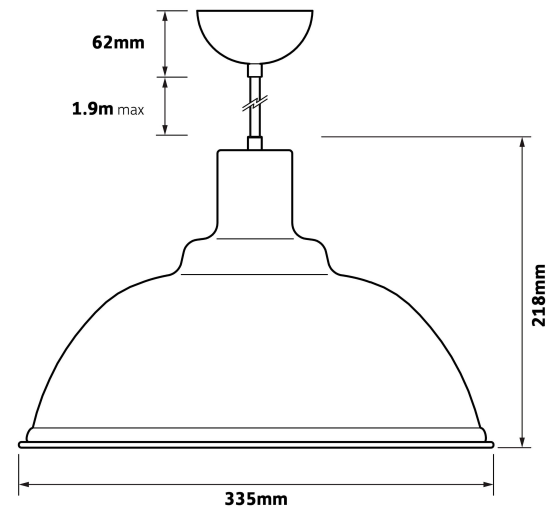

PD SERIES 126

LED Pendant

Product Description

The PD Series 126 is a decorative aluminium hand spun pendant with retro filament-style lamp and warm dimming option. It comes in a choice of colourways and matching ceiling cups with bespoke paint finishes available upon request. Supplied with adjustable 2 m suspension cables.

Performance summary

Delivered Light Output: 369 - 496 lumens

Input Power: 6 - 7.5W

IP Rating: IP20

CRI: >80

CCT: 2200 - 2700K

Input Voltage: 220-240V

Lifetime: 15,000 - 25,000 hours at 25°C

Limited Warranty: 1 - 3 years

Dimensions: Ø335mm x H 218mm

Mounting: Suspended

Net Weight: 0.75kg

Ordering Information

Example: PD126-3L-G

Product	Lumen Output	Colour Finish
PD126 PD Series 126	3L 6W, 369 lumens 2200 - 2700K warm dimming 4L 7.5W, 496 lumens 2700K	B Black satin outer, white satin inner G Grey satin outer, white satin inner R Red satin outer, white satin inner